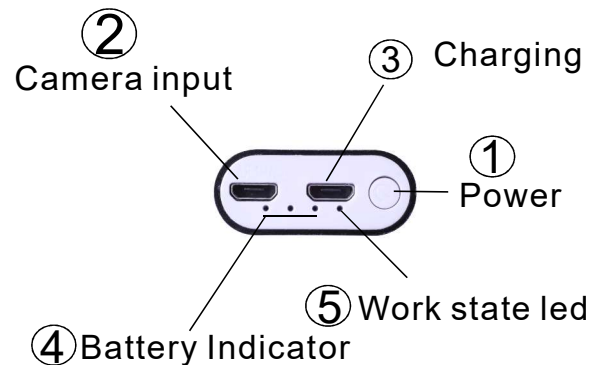

Used on phone

Step one:

Long press the power switch(①) 5 seconds, ⑤ will have a green led.